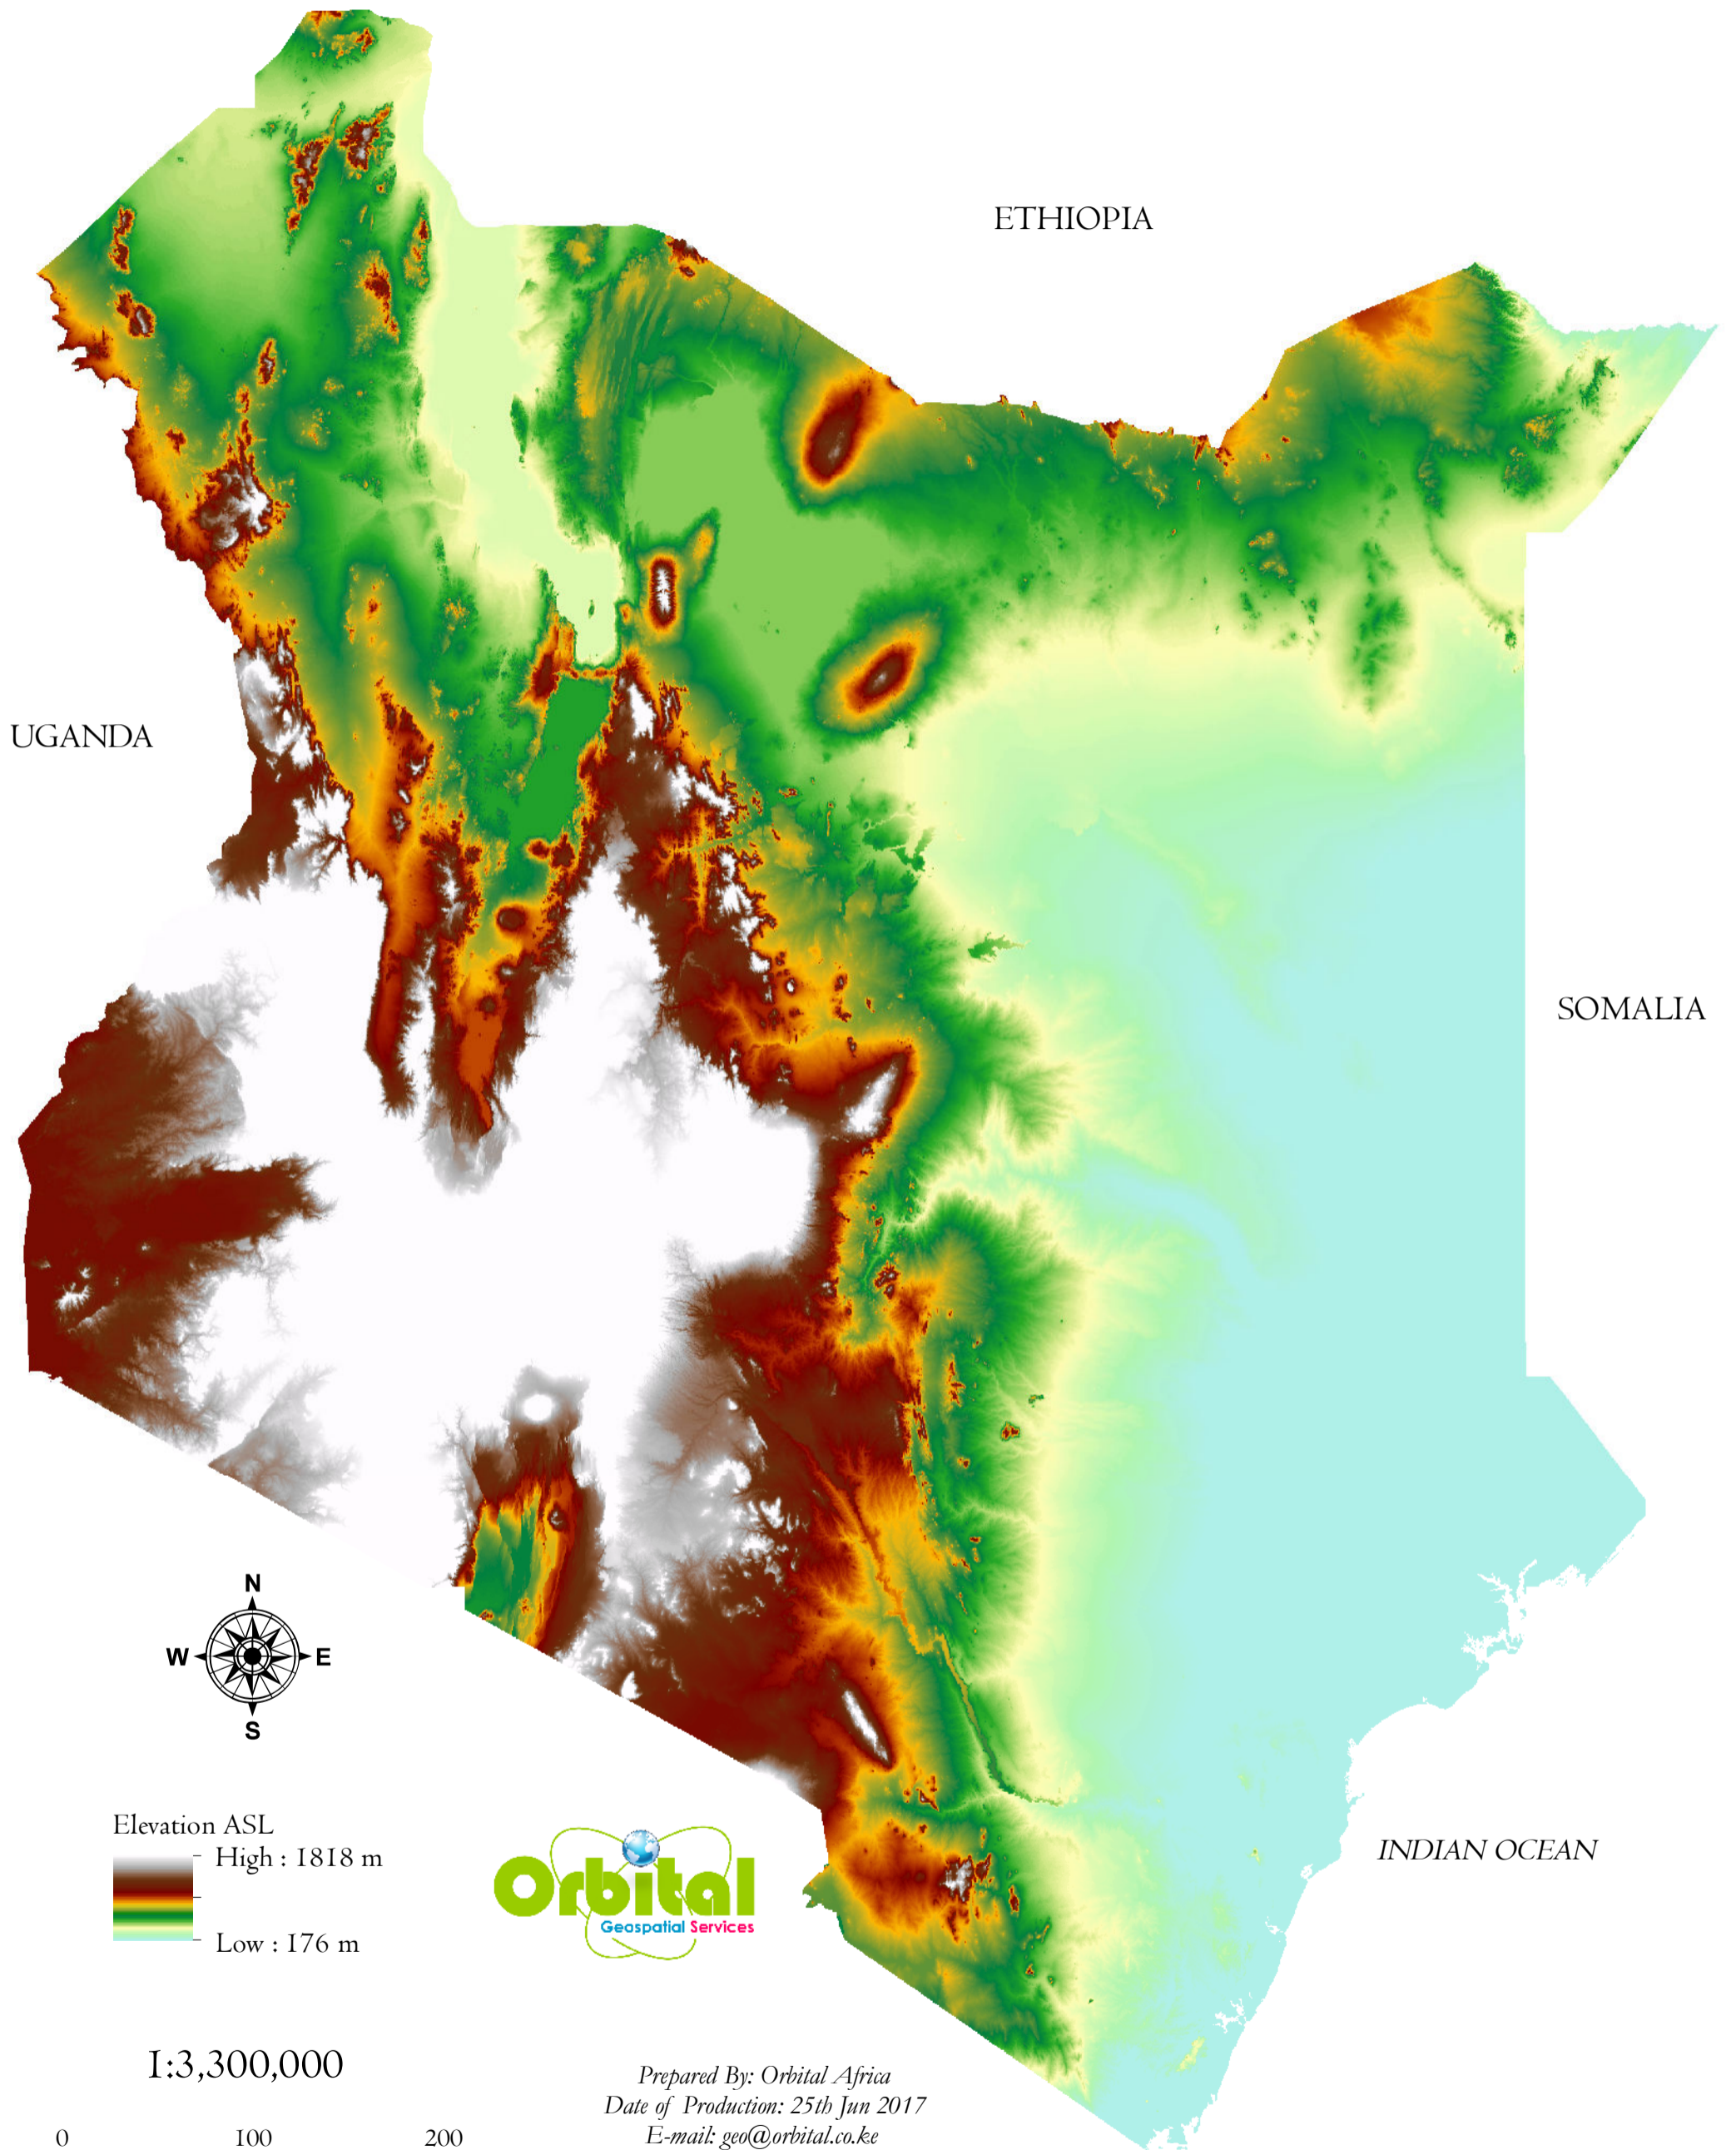

I:3,300,000

KENYA DIGITAL ELEVATION MODEL (DEM)

ETHIOPIA

UGANDA

SOMALIA

INDIAN OCEAN

I:3,300,000

Prepared By: *Orbital Africa*
Date of Production: 25th Jun 2017
E-mail: geo@orbital.co.ke
Telephone: +254-719672296